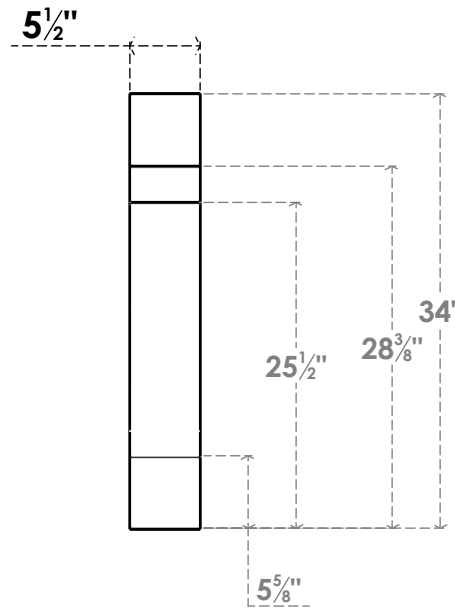

ITEM NUMBER: BRCPC055X30000X34000MRC

5 1/2"W X 30"D X 34"H MERCED ARCHITECTURAL GRADE PVC CLOSED KNEE BRACE

SIDE PROFILE

FRONT PROFILE

ISOMETRIC

EKENA MILLWORK
2300 WEST MAIN ST.
CLARKSVILLE, TX 75426
TOLL FREE: 866-607-0453
WWW.EKENAMILLWORK.COM