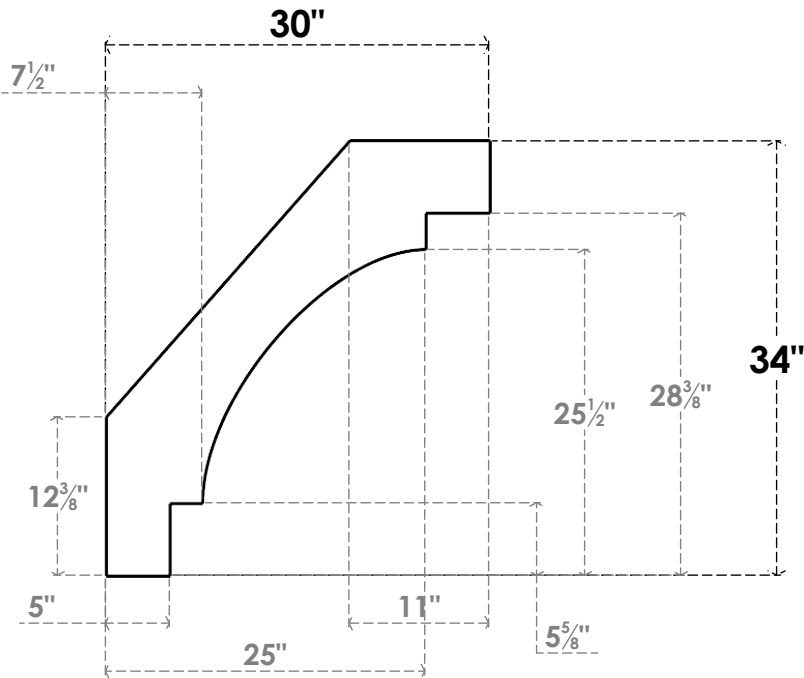

ITEM NUMBER: BRCPC055X30000X34000MRC

5 1/2"W X 30"D X 34"H MERCED ARCHITECTURAL GRADE PVC CLOSED KNEE BRACE

SIDE PROFILE

FRONT PROFILE

ISOMETRIC

EKENA MILLWORK
2300 WEST MAIN ST.
CLARKSVILLE, TX 75426
TOLL FREE: 866-607-0453
WWW.EKENAMILLWORK.COM